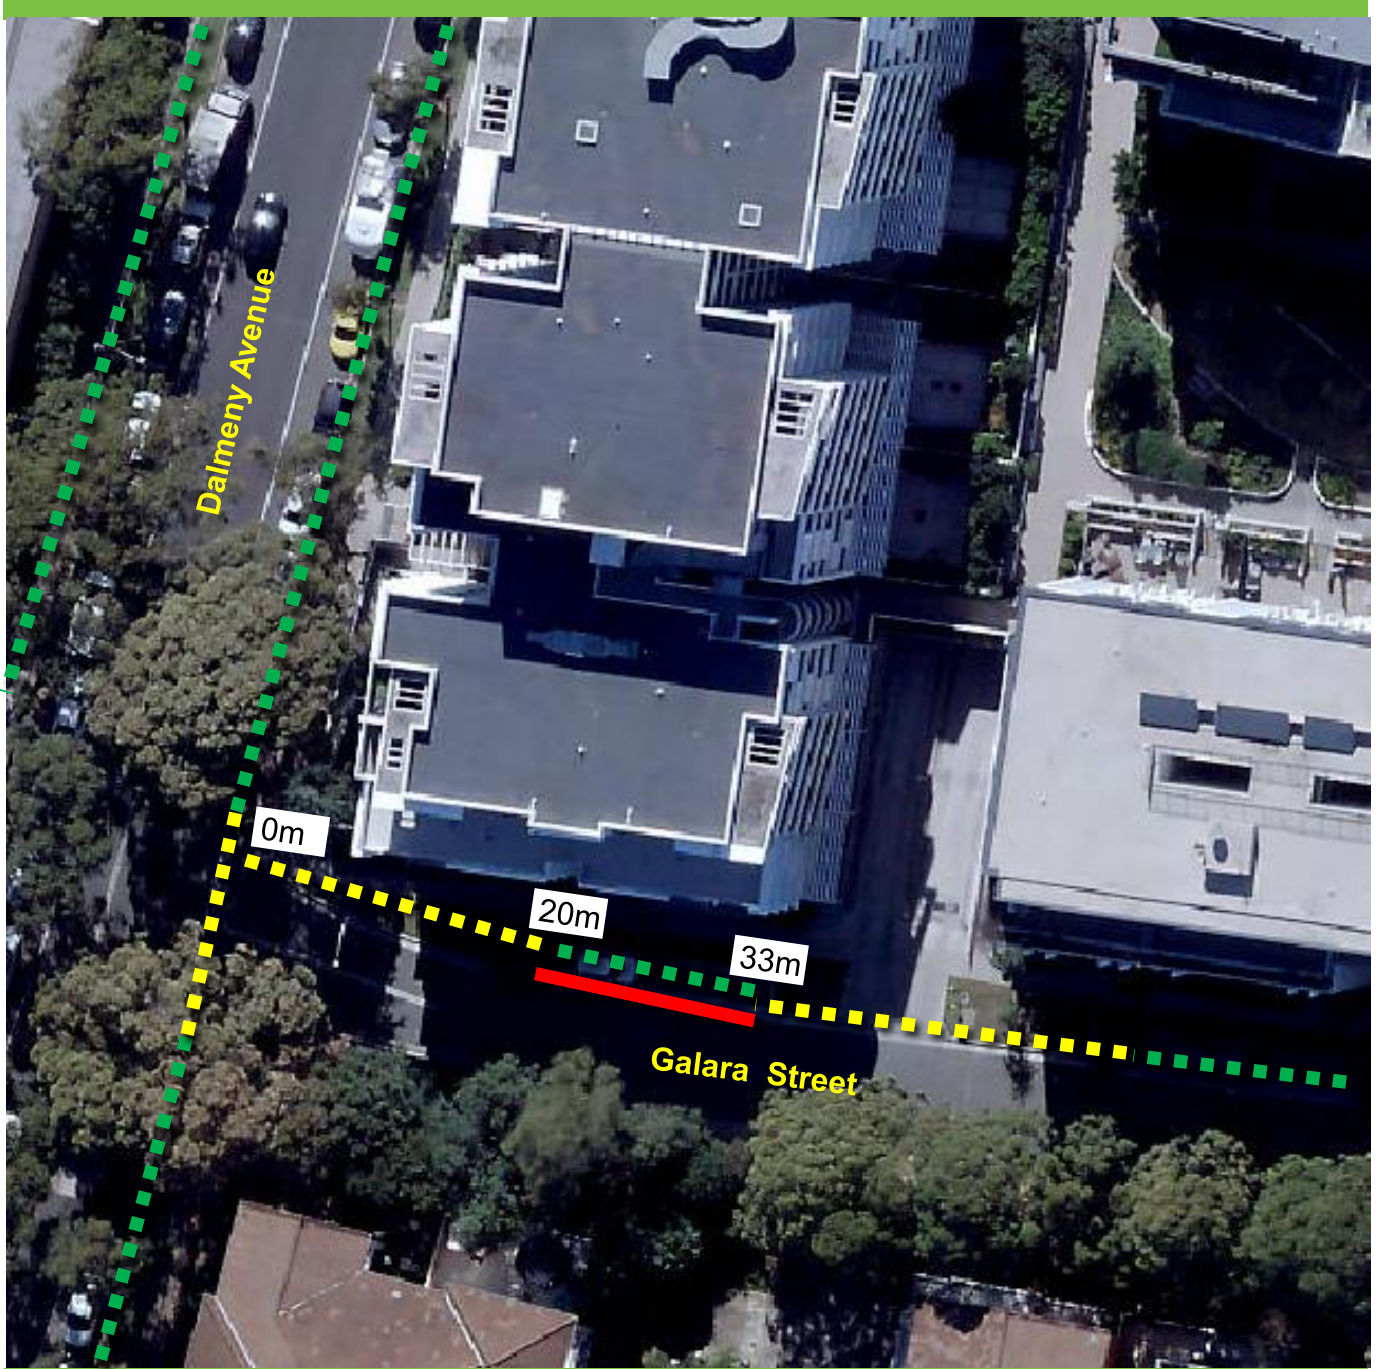

Galara Street, Rosebery Proposed parking changes

Existing
 Unrestricted Parking
 No Stopping

Proposed
 "No Parking – Waste Vehicles Excepted – Monday to Saturday – 5am to 6pm"